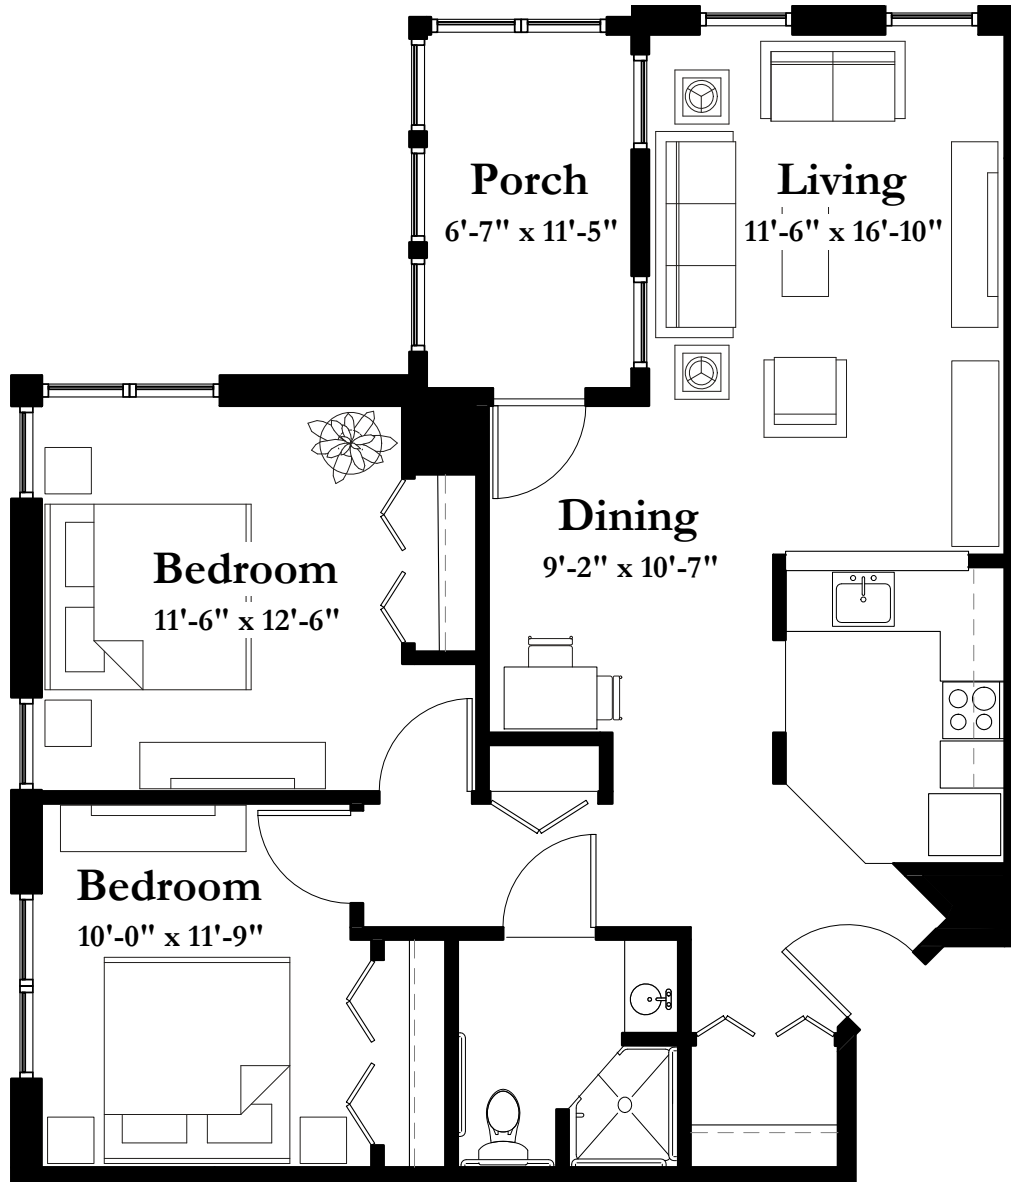

# STYLE D2

965 Square Feet

Two Bedroom/One Bath

*(all dimensions are approximate & units unfurnished)*

8501 Flying Cloud Drive Eden Prairie MN 55344

T 952.995.1000 F 952.995.1288

[www.summitplaceseniorcampus.com](http://www.summitplaceseniorcampus.com)