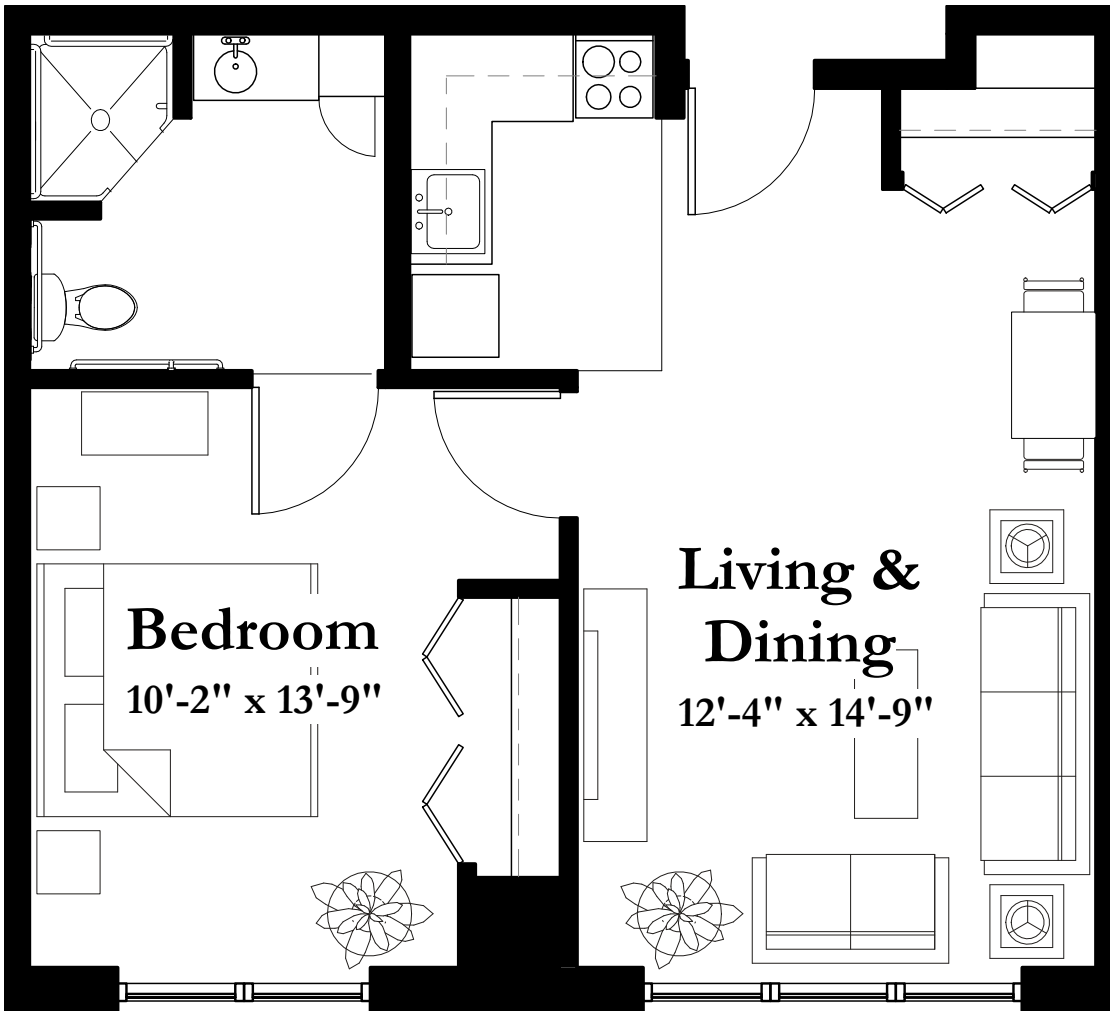

STYLE B2

596 Square Feet

One Bedroom/One Bath

(all dimensions are approximate & units unfurnished)

8501 Flying Cloud Drive Eden Prairie MN 55344

T 952.995.1000 F 952.995.1288

www.summitplaceseniorcampus.com