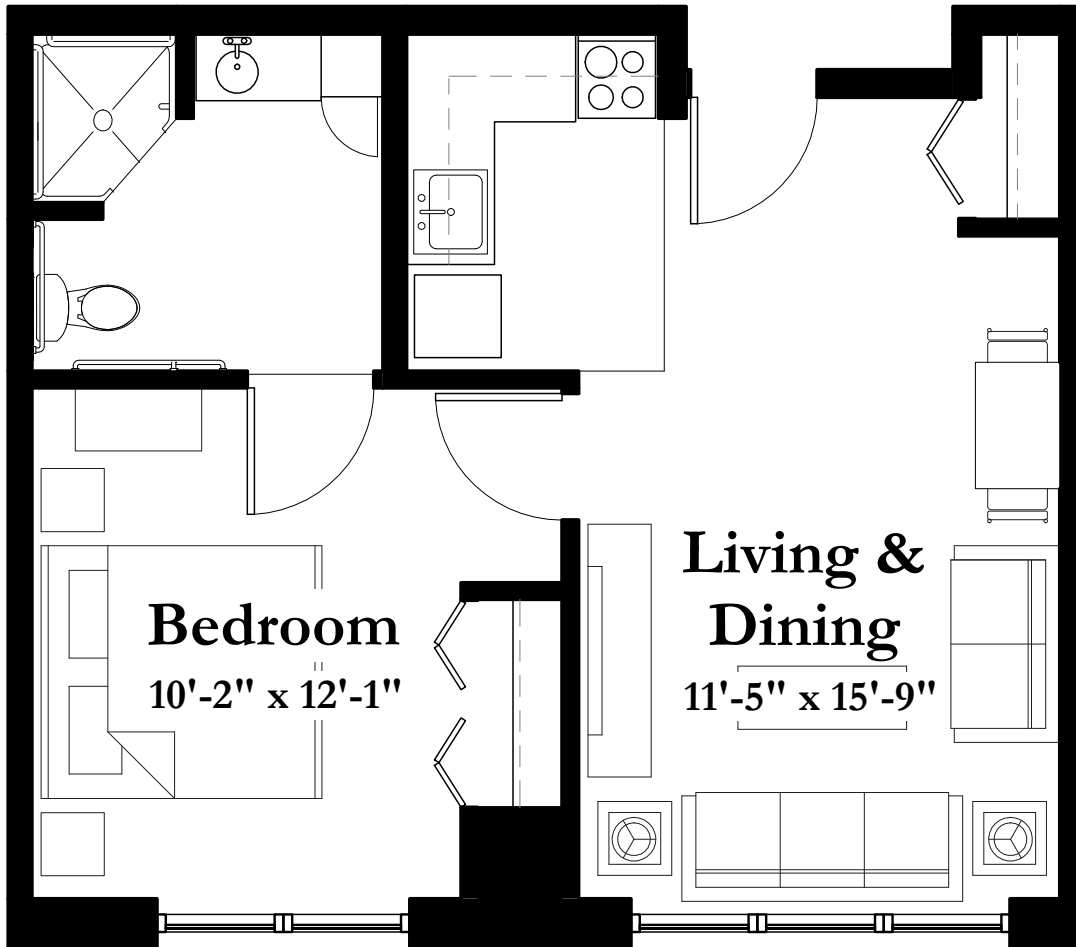

STYLE B1

531 Square Feet

One Bedroom/One Bath

(all dimensions are approximate & units unfurnished)

8501 Flying Cloud Drive Eden Prairie MN 55344

T 952.995.1000 F 952.995.1288

www.summitplaceseniorcampus.com