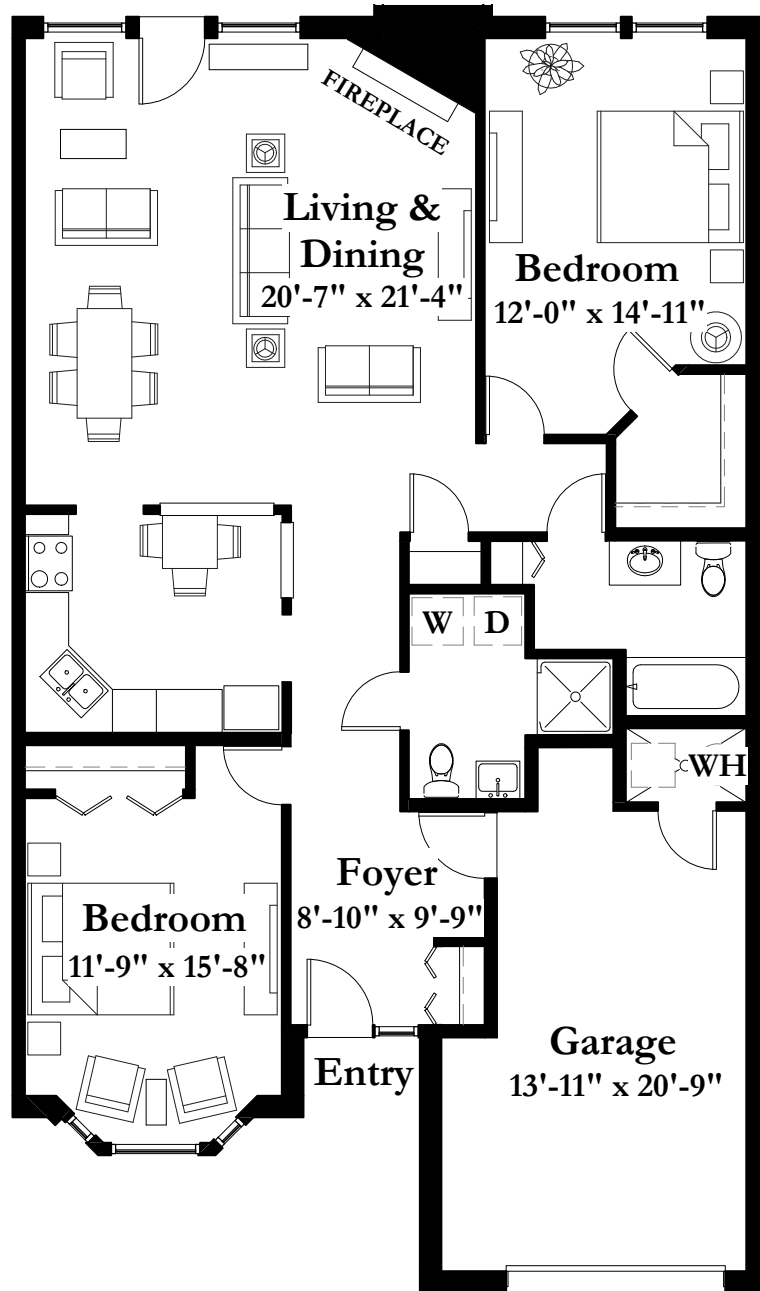

TOWNHOME B

1,504 Square Feet

Two Bedroom/Two Bath

(all dimensions are approximate & units unfurnished)

8501 Flying Cloud Drive Eden Prairie MN 55344

T 952.995.1000 F 952.995.1288

www.summitplaceseniorcampus.com