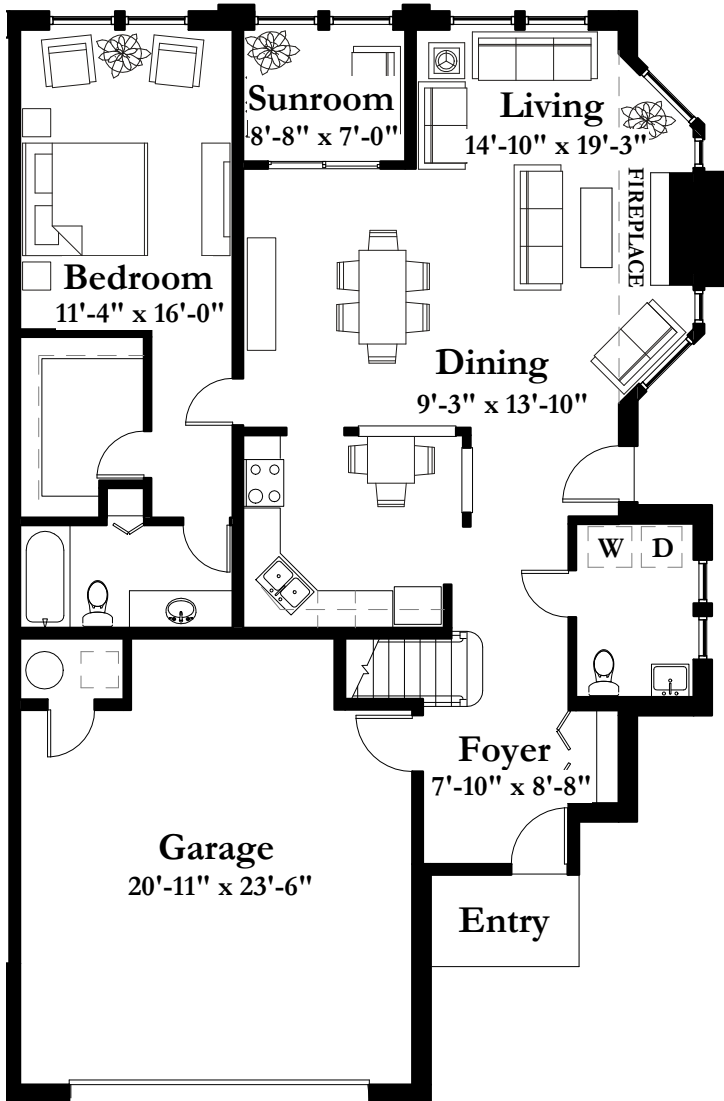

TOWNHOME A

1,851 Square Feet

Two Bedroom/Two and One Half Bath

(all dimensions are approximate & units unfurnished)

8501 Flying Cloud Drive Eden Prairie MN 55344

T 952.995.1000 F 952.995.1288

www.summitplaceseniorcampus.com