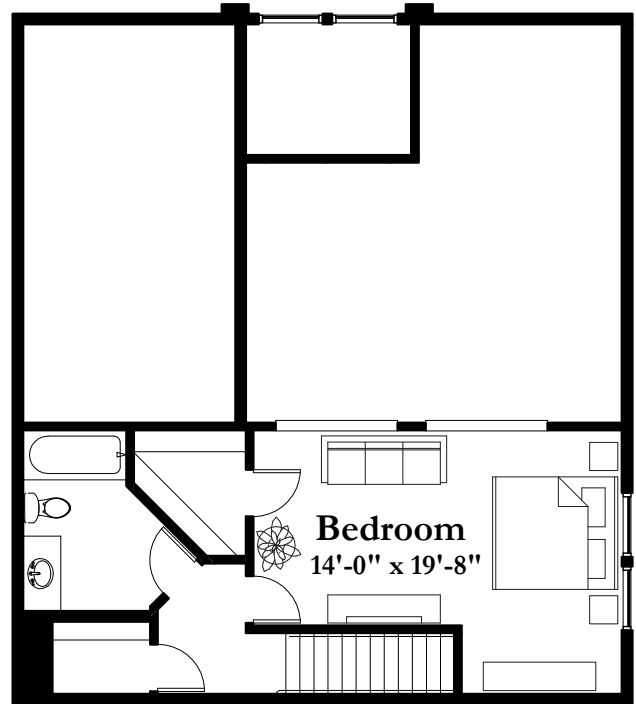

TOWNHOME A

1,851 Square Feet

Two Bedroom/Two and One Half Bath

(all dimensions are approximate & units unfurnished)

8501 Flying Cloud Drive Eden Prairie MN 55344

T 952.995.1000 F 952.995.1288

www.summitplaceseniorcampus.com