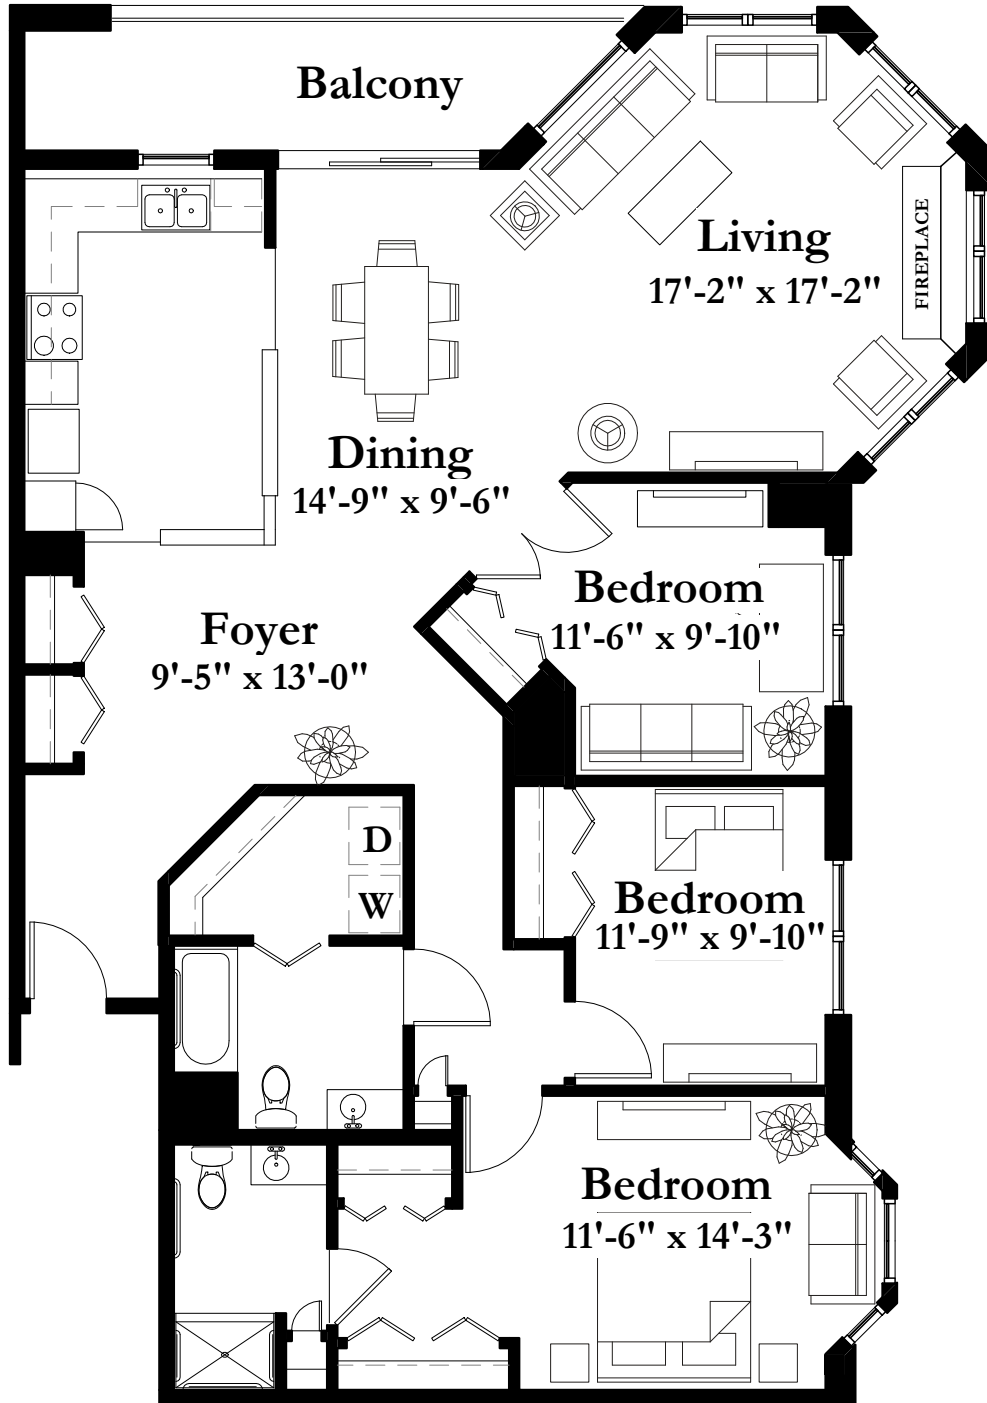

STYLE E1

1,629 Square Feet

Three Bedroom/Two Bath

(all dimensions are approximate & units unfurnished)

8501 Flying Cloud Drive Eden Prairie MN 55344

T 952.995.1000 F 952.995.1288

www.summitplaceseniorcampus.com