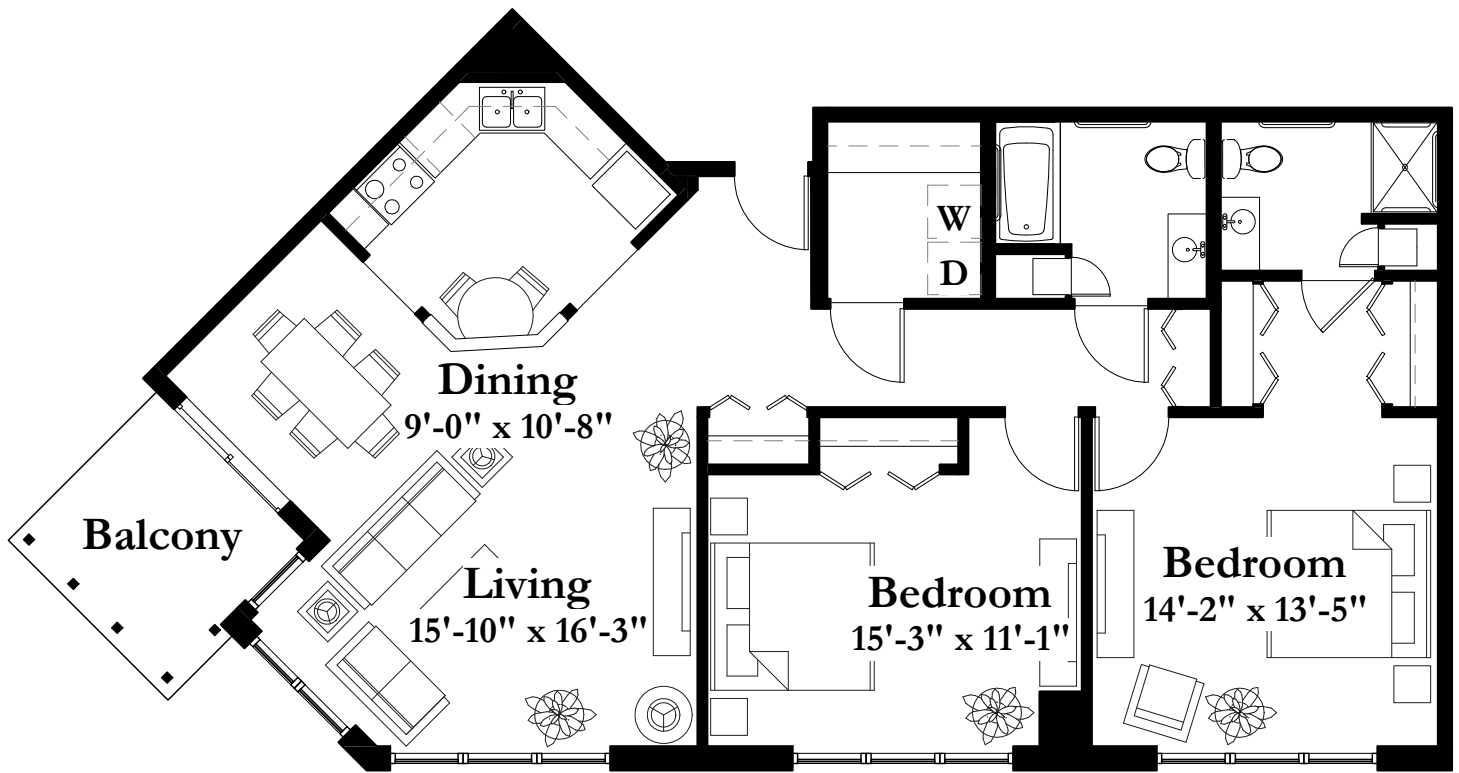

# STYLE D9

1,271 Square Feet

Two Bedroom/Two Bath

*(all dimensions are approximate & units unfurnished)*

8501 Flying Cloud Drive Eden Prairie MN 55344

T 952.995.1000 F 952.995.1288

[www.summitplaceseniorcampus.com](http://www.summitplaceseniorcampus.com)