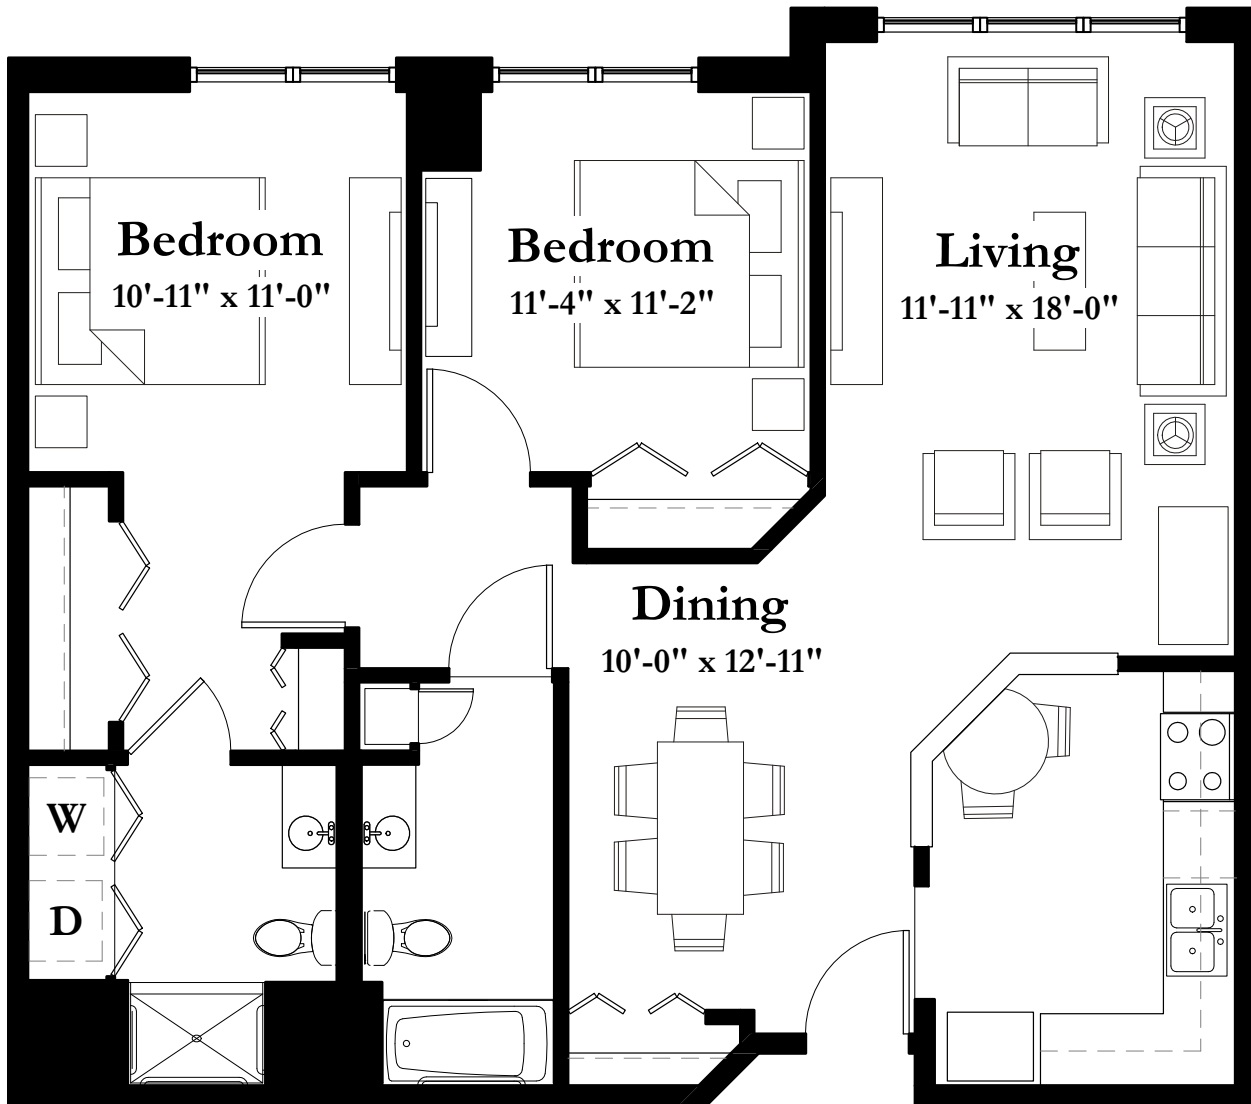

STYLE D7

1,080 Square Feet

Two Bedroom/Two Bath

(all dimensions are approximate & units unfurnished)

8501 Flying Cloud Drive Eden Prairie MN 55344

T 952.995.1000 F 952.995.1288

www.summitplaceseniorcampus.com