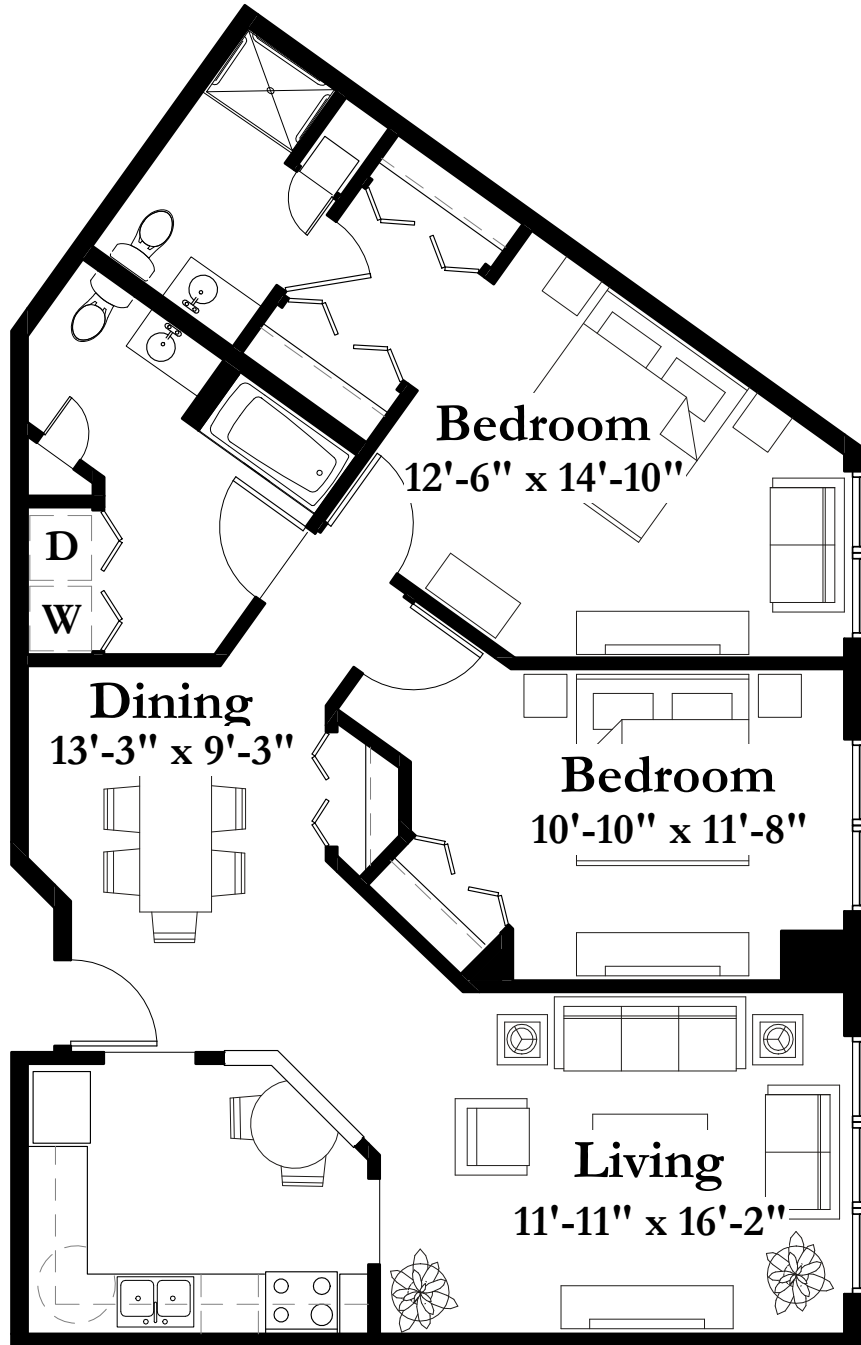

STYLE D11

1,154 Square Feet

Two Bedroom/Two Bath

(all dimensions are approximate & units unfurnished)

8501 Flying Cloud Drive Eden Prairie MN 55344

T 952.995.1000 F 952.995.1288

www.summitplaceseniorcampus.com