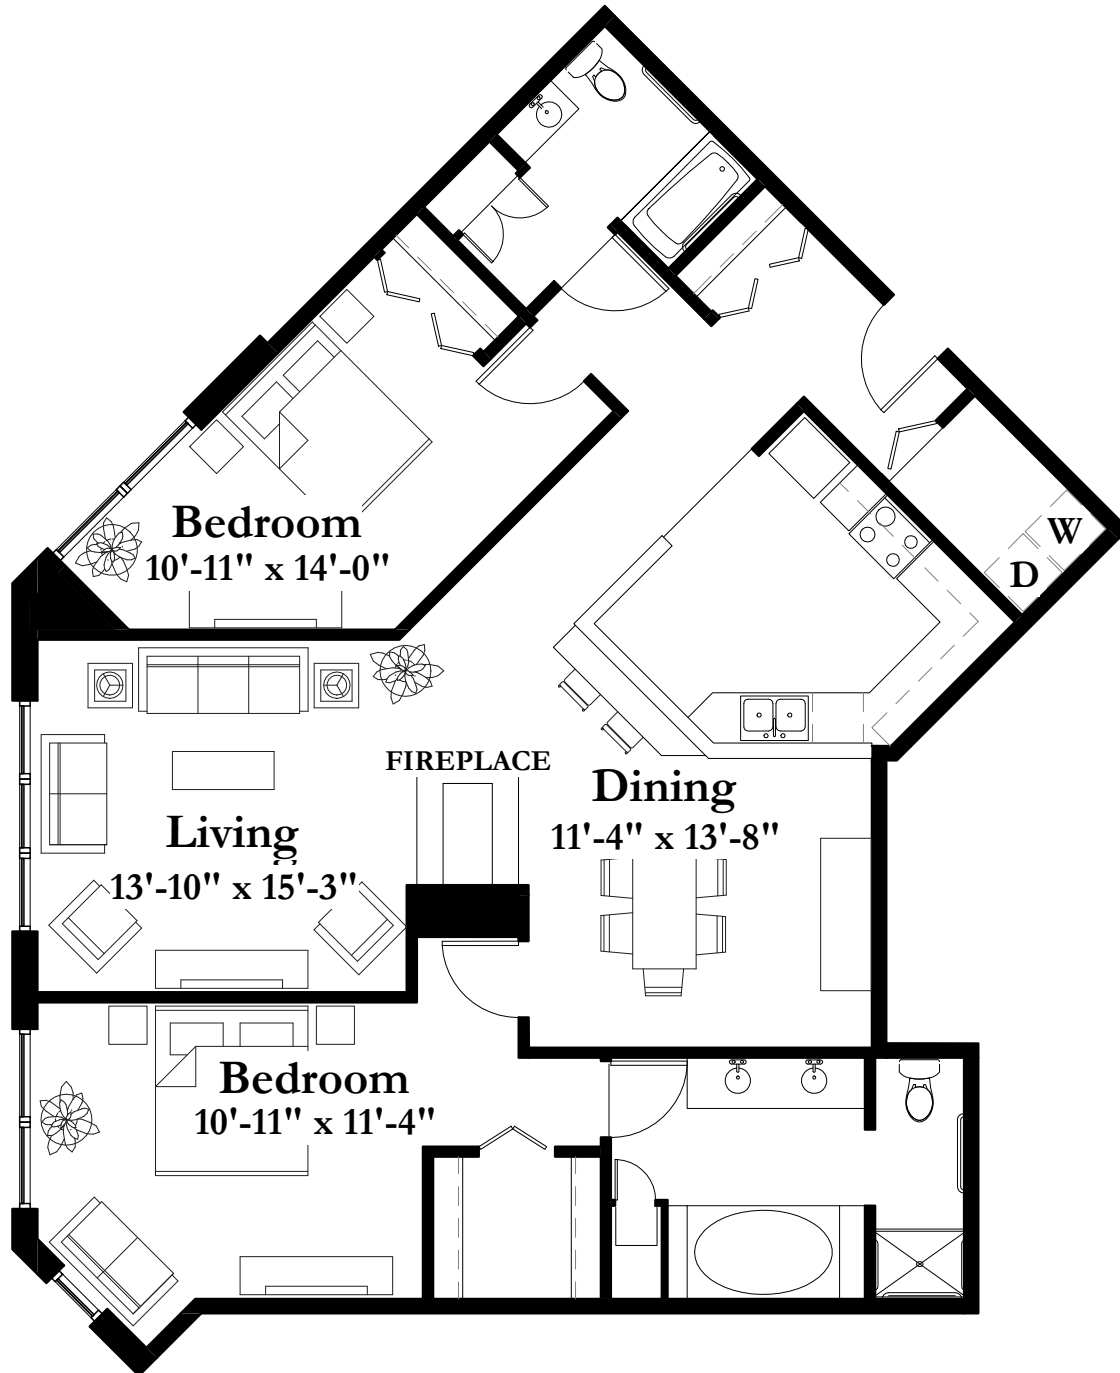

STYLE D10-A

1,526 Square Feet

Two Bedroom/Two Bath

(all dimensions are approximate & units unfurnished)

8501 Flying Cloud Drive Eden Prairie MN 55344

T 952.995.1000 F 952.995.1288

www.summitplaceseniorcampus.com