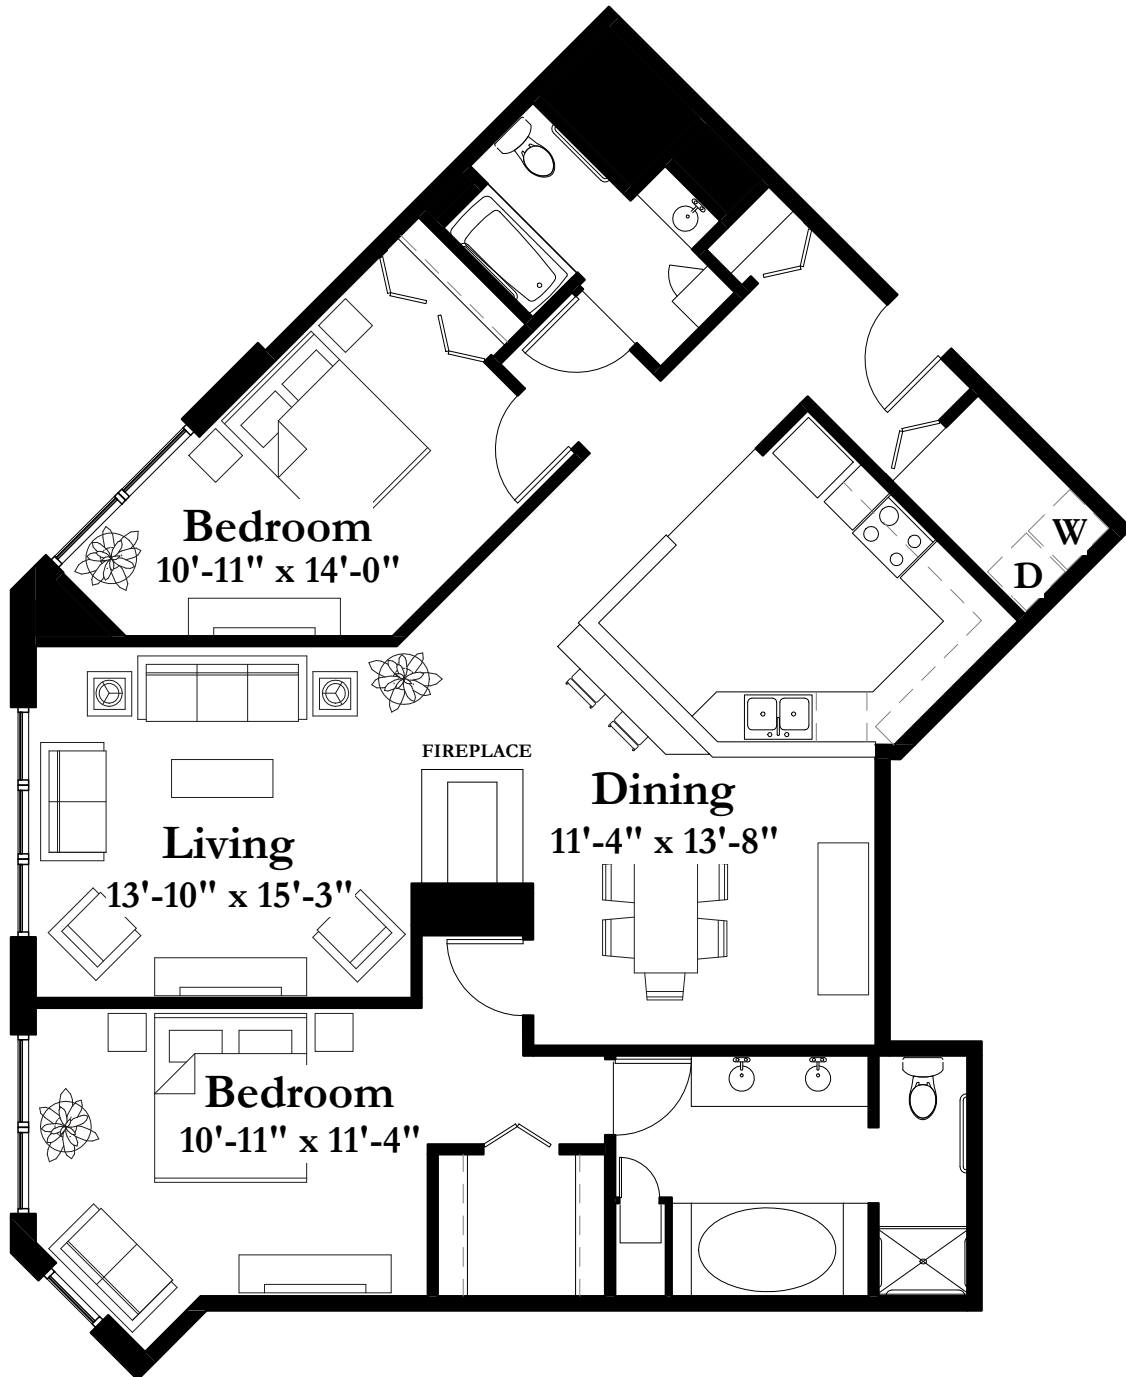

STYLE D10

1,498 Square Feet

Two Bedroom/Two Bath

(all dimensions are approximate & units unfurnished)

8501 Flying Cloud Drive Eden Prairie MN 55344

T 952.995.1000 F 952.995.1288

www.summitplaceseniorcampus.com