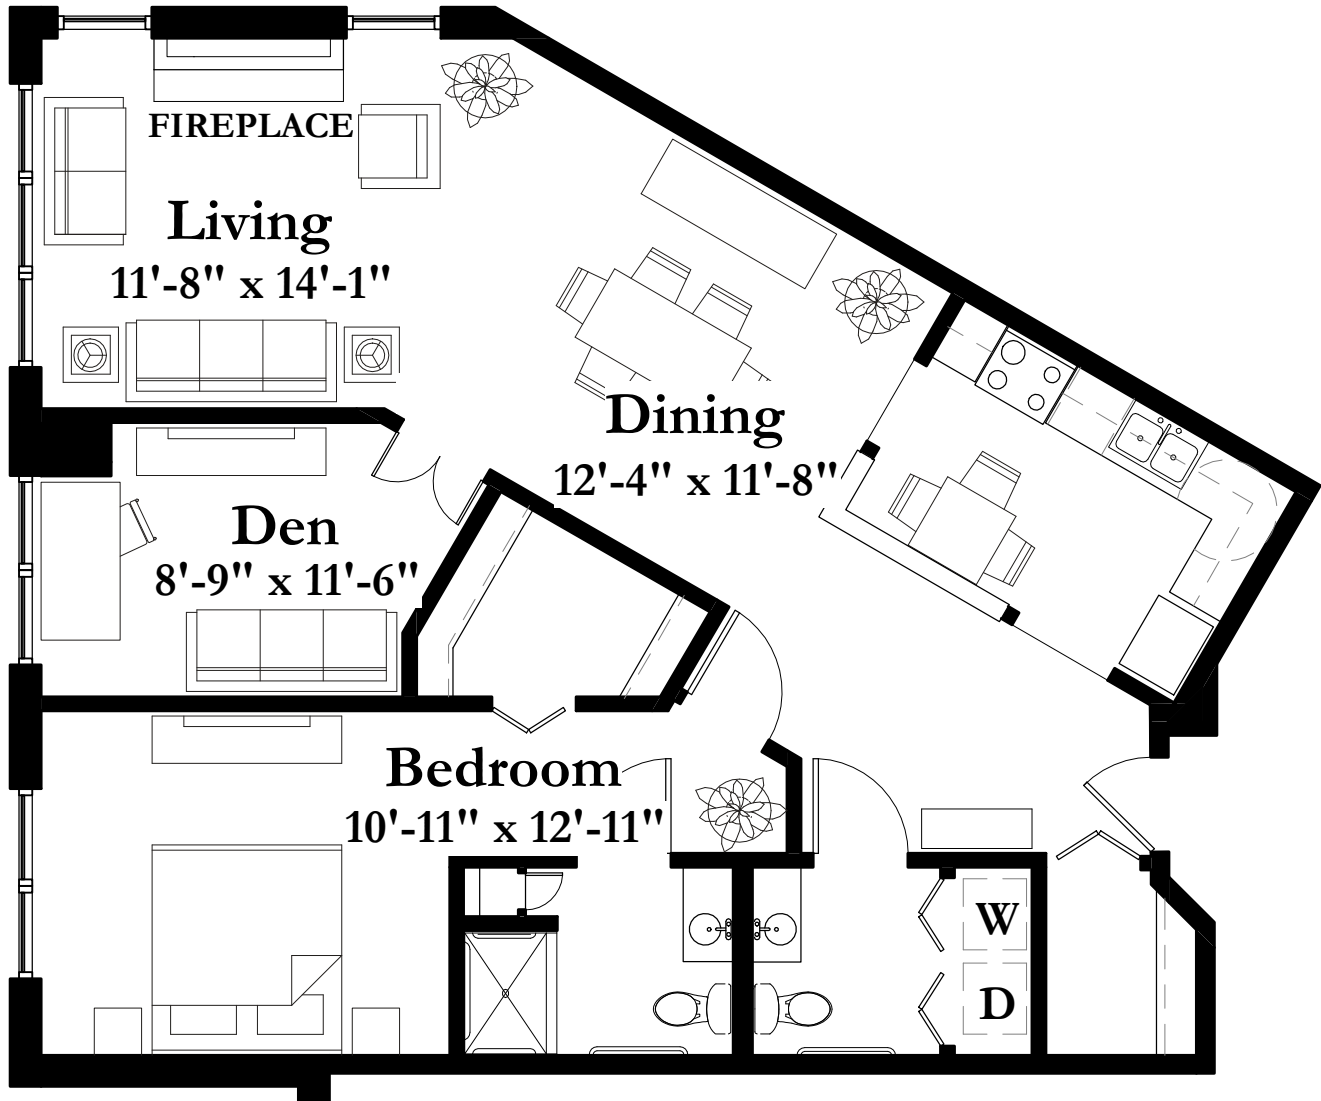

STYLE C5

1,104 Square Feet

One Bedroom+Den/One and One Half Bath

(all dimensions are approximate & units unfurnished)

8501 Flying Cloud Drive Eden Prairie MN 55344

T 952.995.1000 F 952.995.1288

www.summitplaceseniorcampus.com