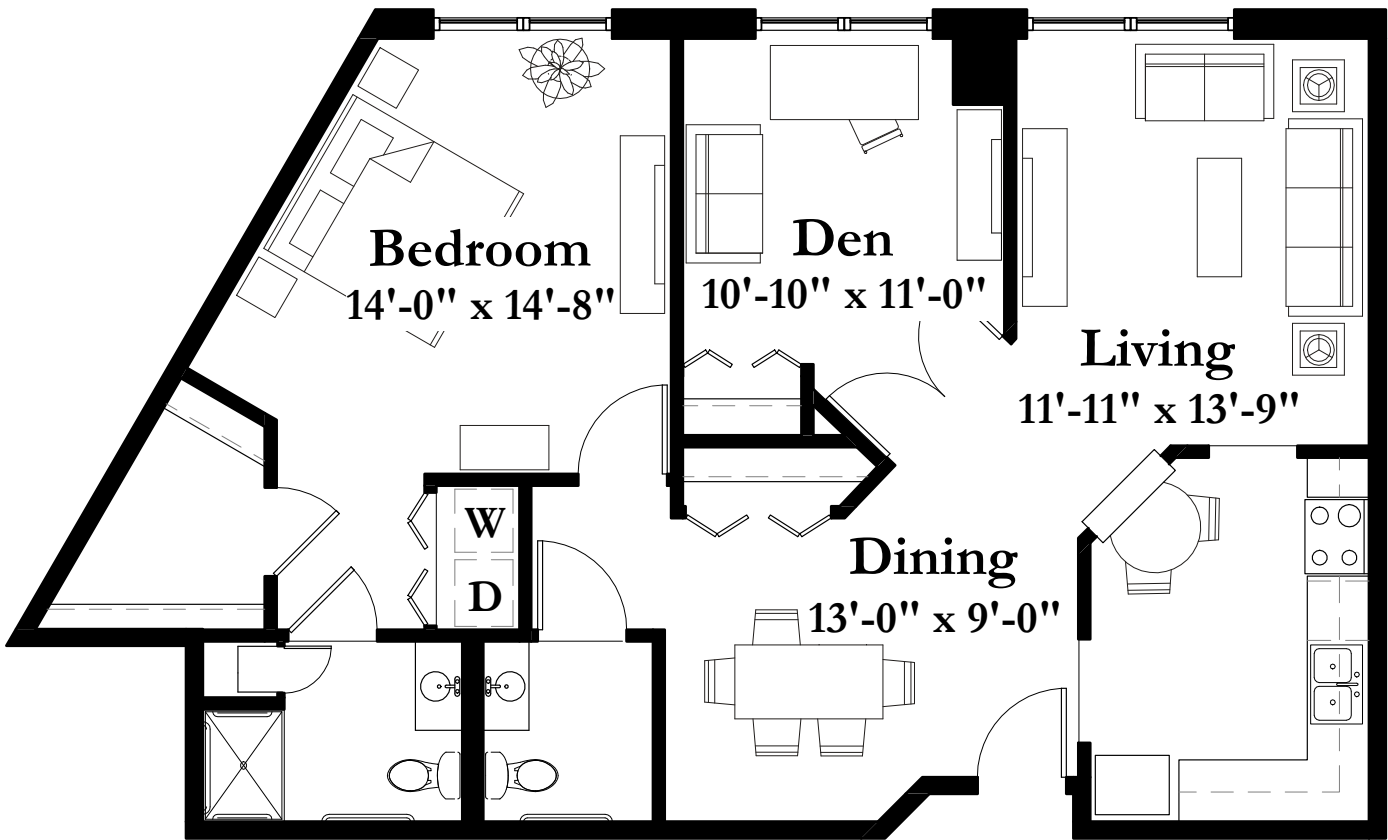

STYLE C4

1,090 Square Feet

One Bedroom+Den/One and One Half Bath

(all dimensions are approximate & units unfurnished)

8501 Flying Cloud Drive Eden Prairie MN 55344

T 952.995.1000 F 952.995.1288

www.summitplaceseniorcampus.com