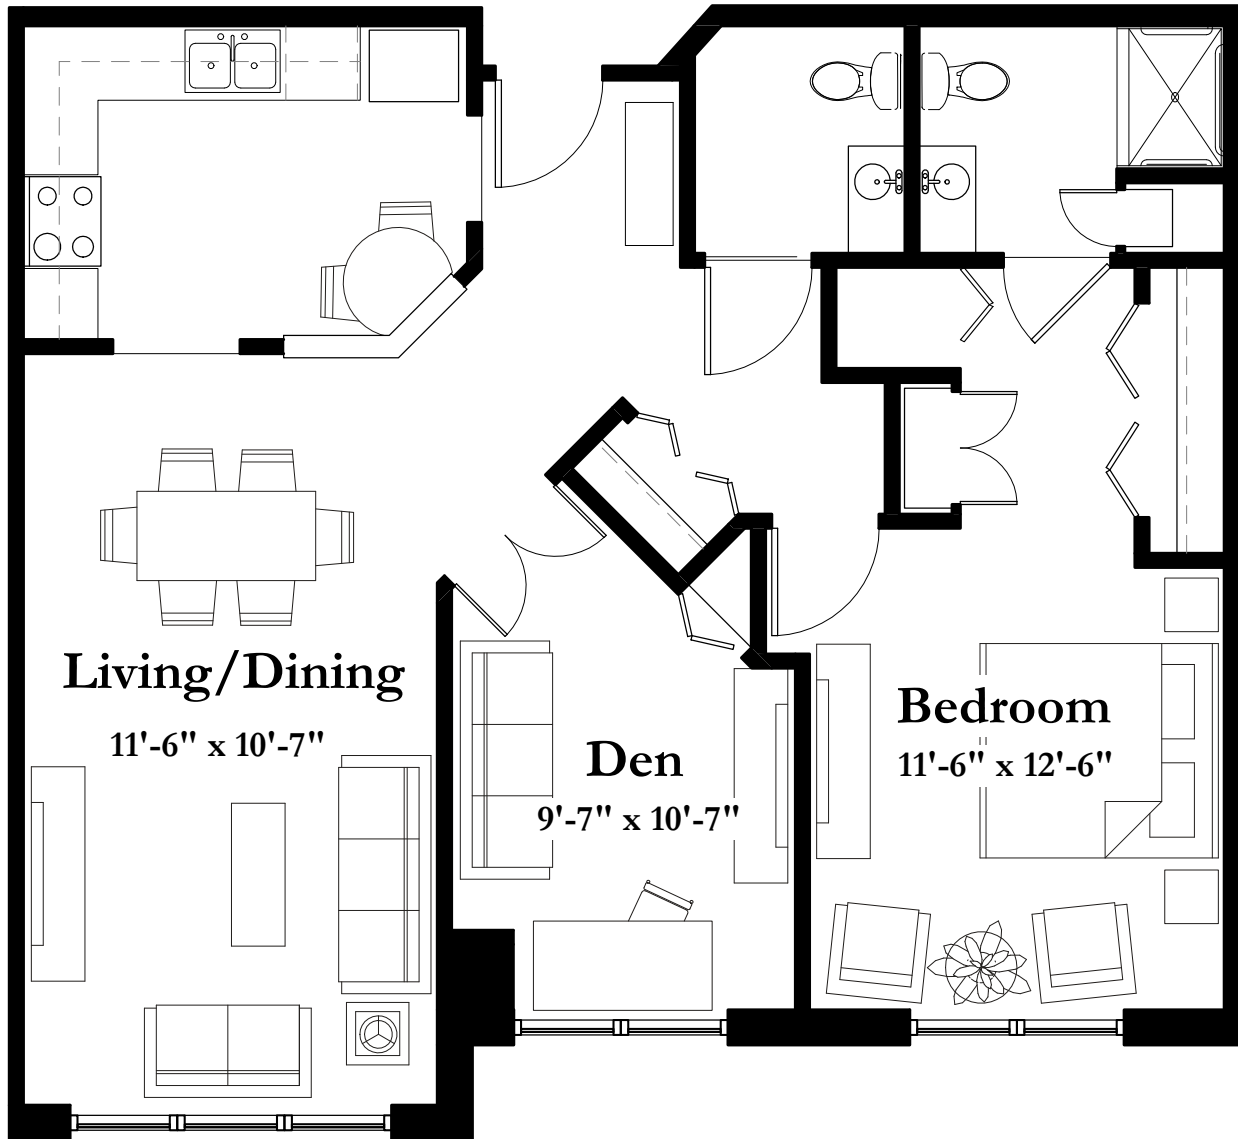

# STYLE C3

1,006 Square Feet

One Bedroom+Den/One and One Half Bath

*(all dimensions are approximate & units unfurnished)*

8501 Flying Cloud Drive Eden Prairie MN 55344

T 952.995.1000 F 952.995.1288

[www.summitplaceseniorcampus.com](http://www.summitplaceseniorcampus.com)