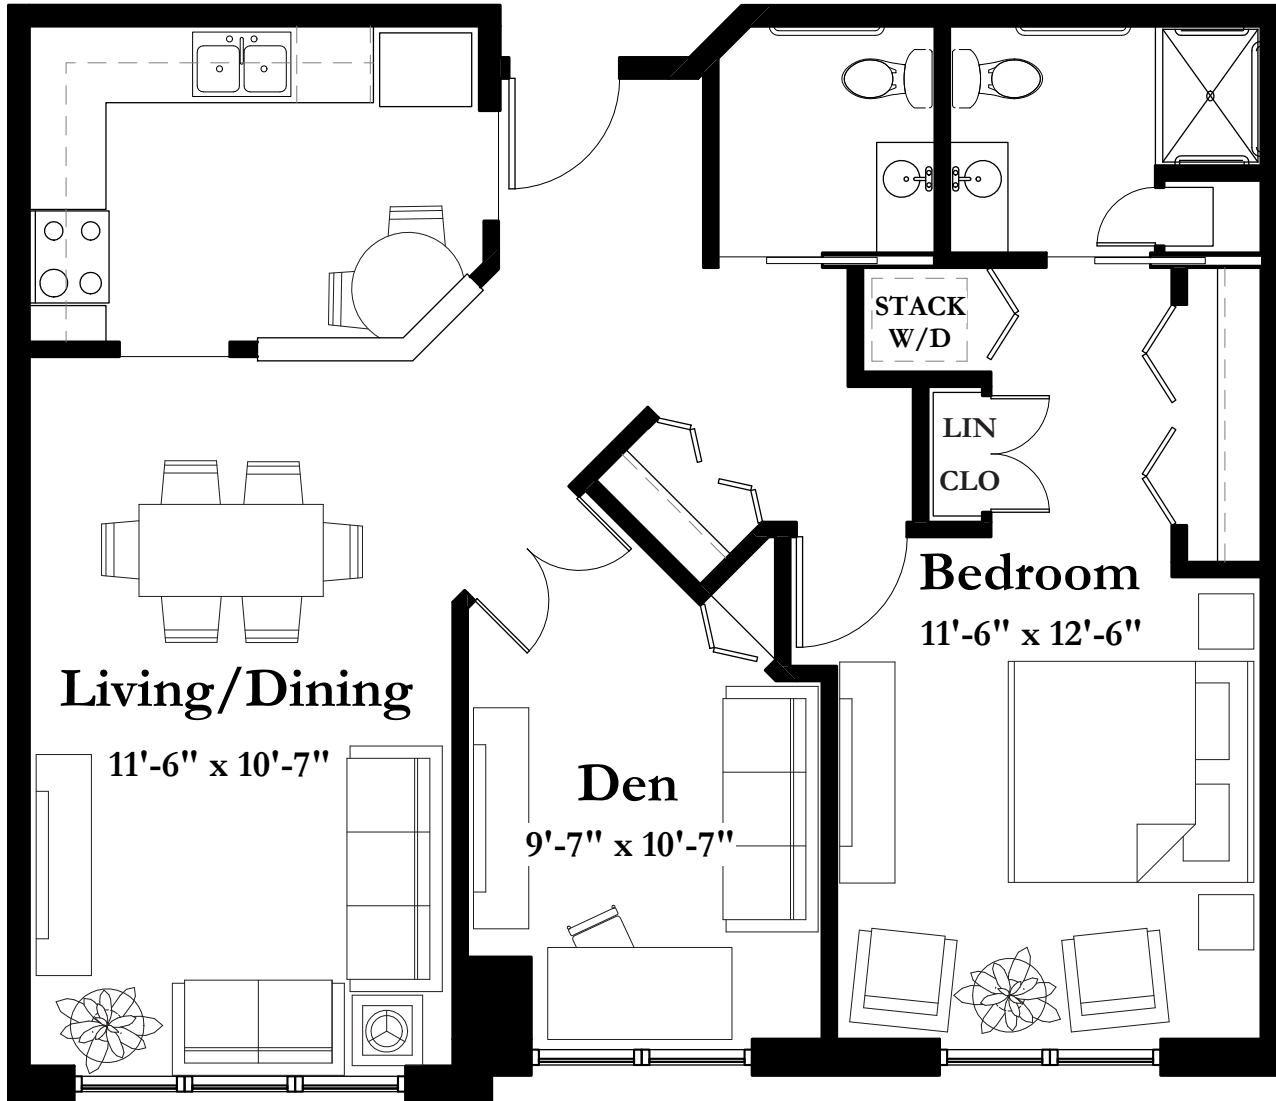

STYLE C3-A

984 Square Feet

One Bedroom+Den/One and One Half Bath

(all dimensions are approximate & units unfurnished)

8501 Flying Cloud Drive Eden Prairie MN 55344

T 952.995.1000 F 952.995.1288

www.summitplaceseniorcampus.com