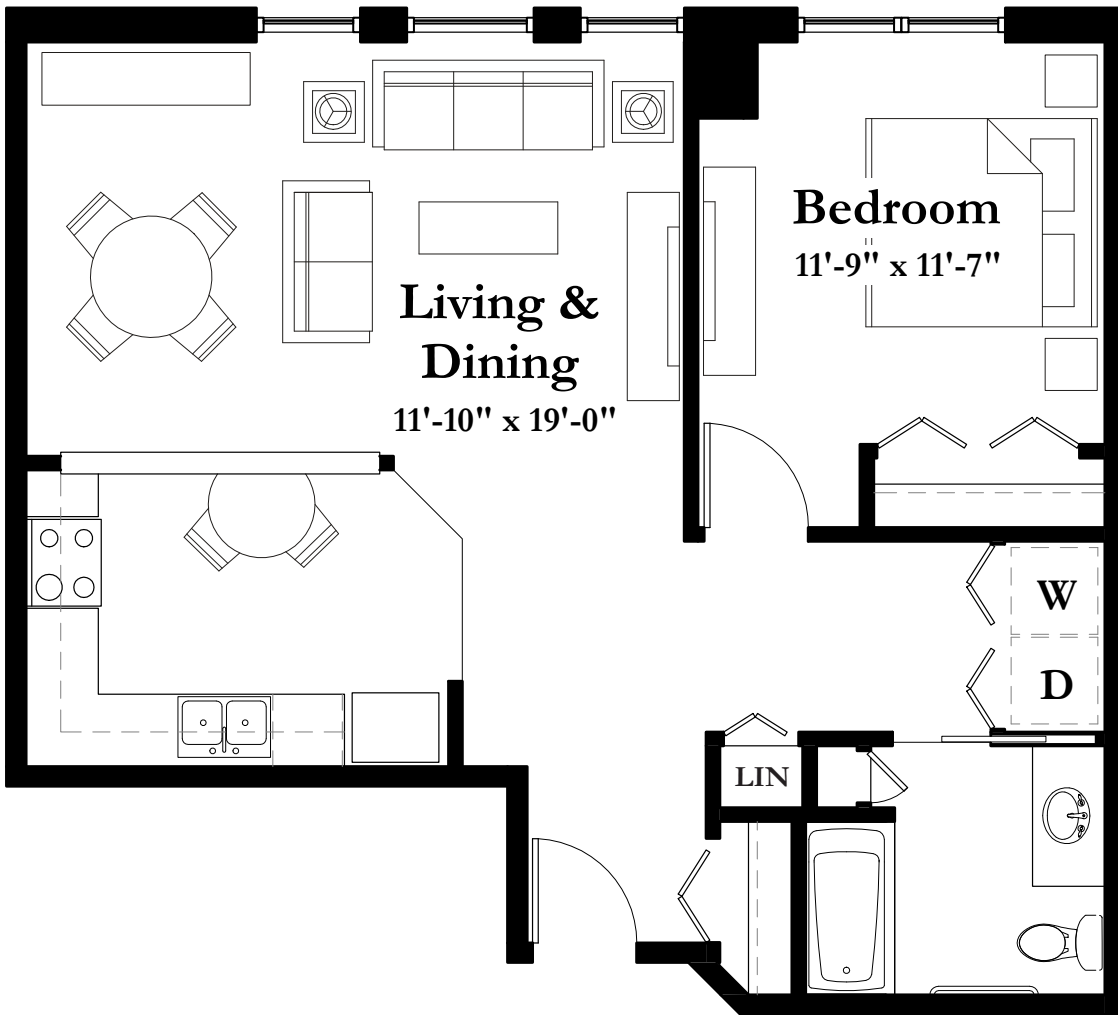

STYLE B9

801 Square Feet

One Bedroom/One Bath

(all dimensions are approximate & units unfurnished)

8501 Flying Cloud Drive Eden Prairie MN 55344

T 952.995.1000 F 952.995.1288

www.summitplaceseniorcampus.com