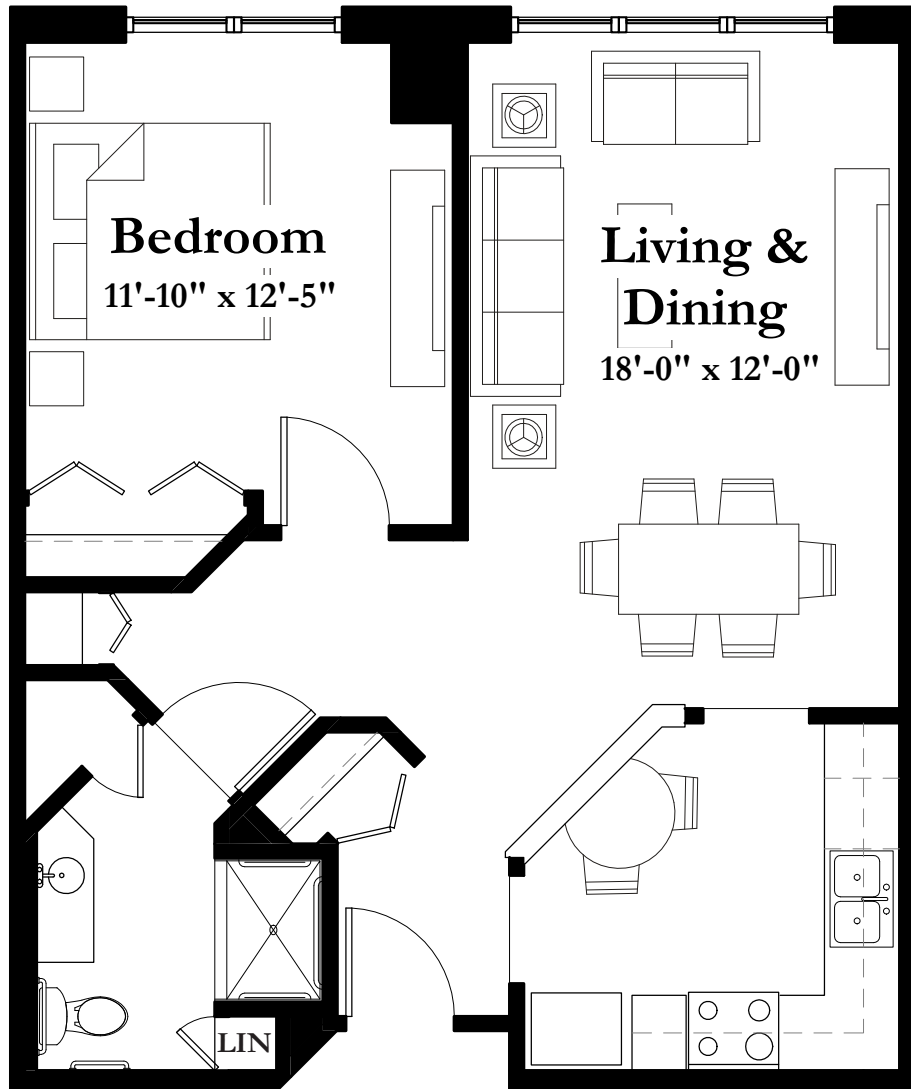

STYLE B7-HC

724 Square Feet

One Bedroom/One Bath

(all dimensions are approximate & units unfurnished)

8501 Flying Cloud Drive Eden Prairie MN 55344

T 952.995.1000 F 952.995.1288

www.summitplaceseniorcampus.com