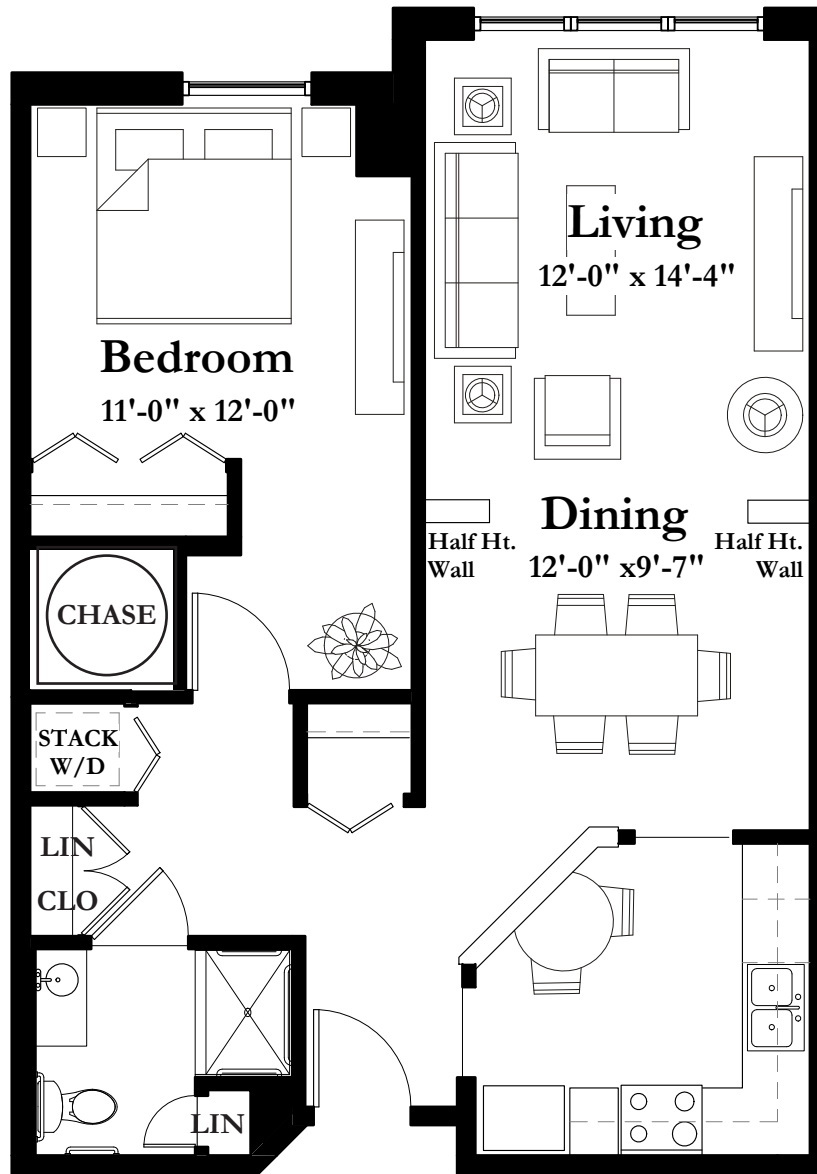

# STYLE B7-A w/chase

823 Square Feet

One Bedroom/One Bath

*(all dimensions are approximate & units unfurnished)*

8501 Flying Cloud Drive Eden Prairie MN 55344

T 952.995.1000 F 952.995.1288

[www.summitplaceseniorcampus.com](http://www.summitplaceseniorcampus.com)