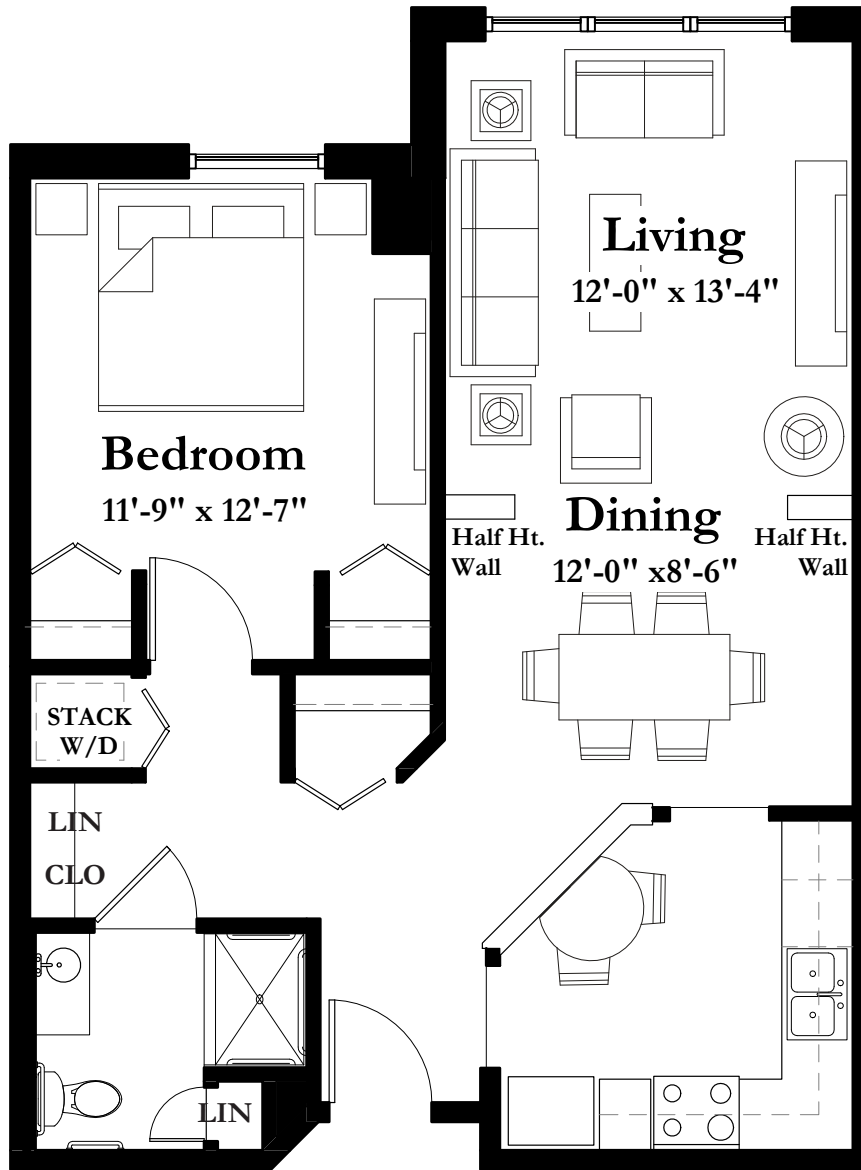

# STYLE B7-B

774 Square Feet

One Bedroom/One Bath

*(all dimensions are approximate & units unfurnished)*

8501 Flying Cloud Drive Eden Prairie MN 55344

T 952.995.1000 F 952.995.1288

[www.summitplaceseniorcampus.com](http://www.summitplaceseniorcampus.com)