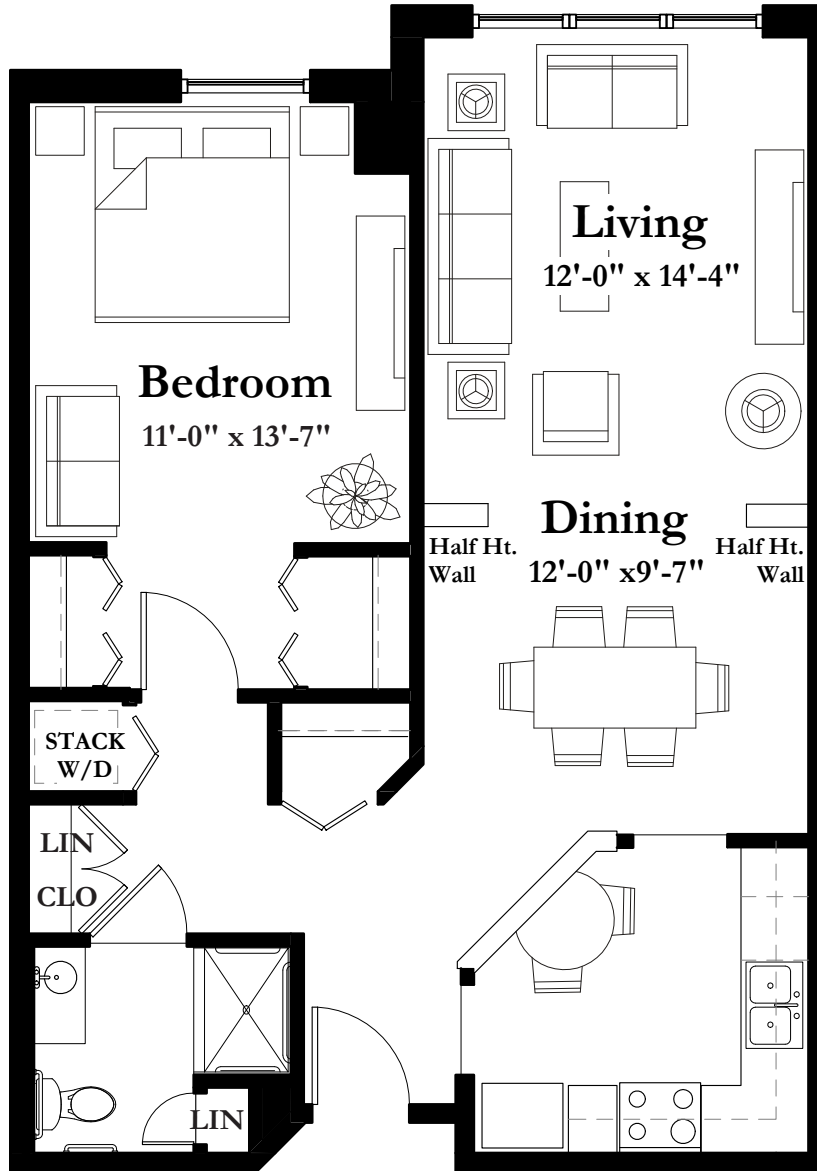

STYLE B7-A

848 Square Feet

One Bedroom/One Bath

(all dimensions are approximate & units unfurnished)

8501 Flying Cloud Drive Eden Prairie MN 55344

T 952.995.1000 F 952.995.1288

www.summitplaceseniorcampus.com