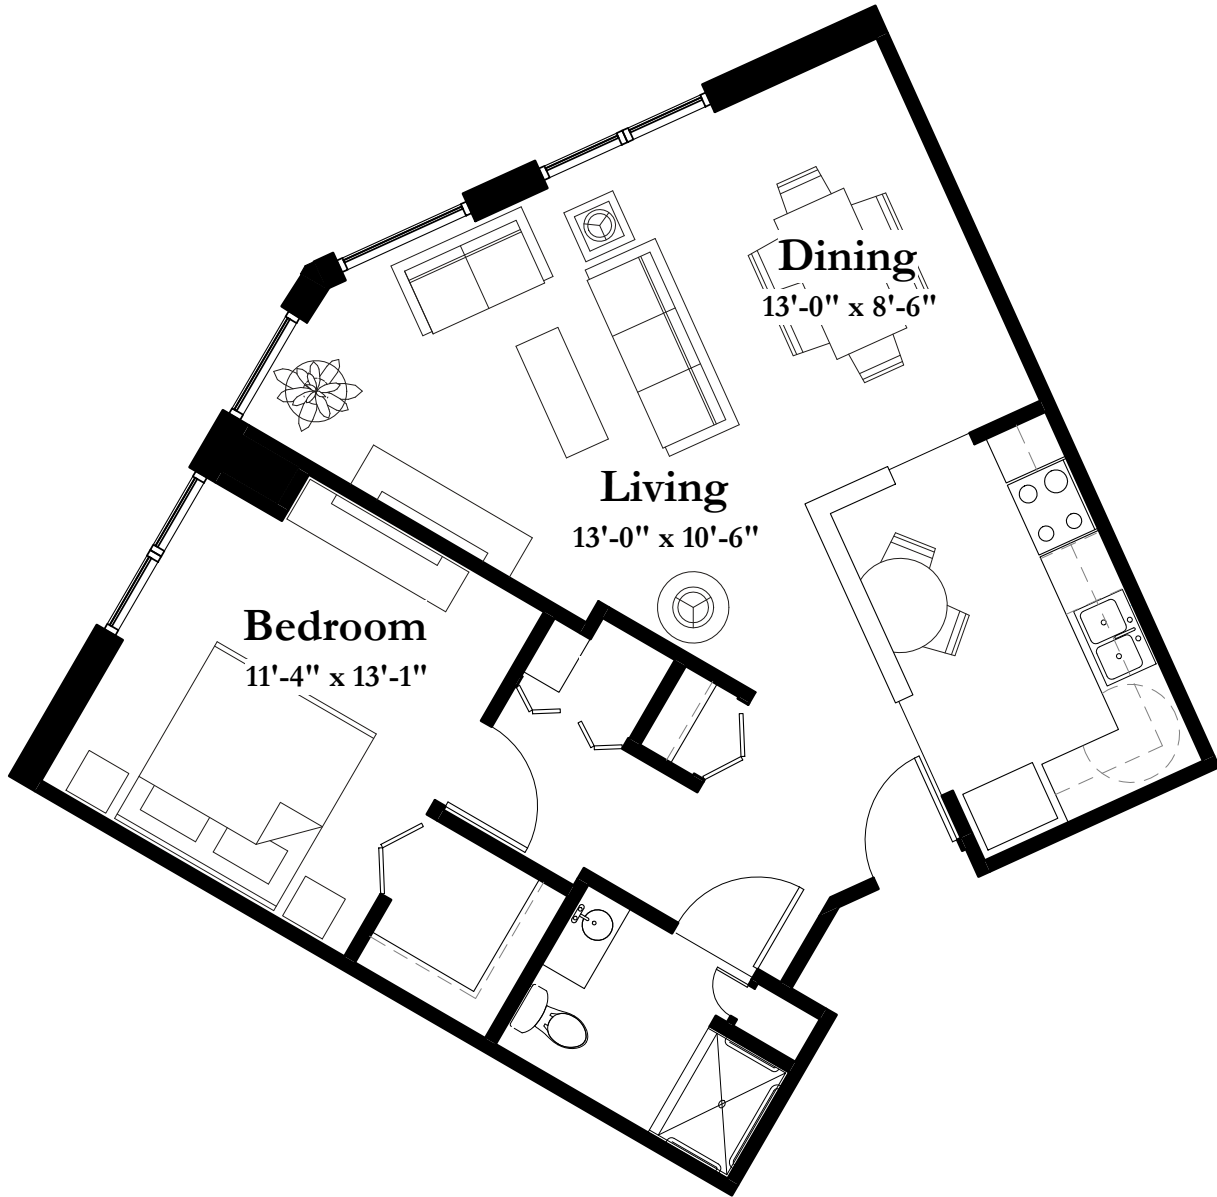

# STYLE B16

803 Square Feet

One Bedroom/One Bath

*(all dimensions are approximate & units unfurnished)*

8501 Flying Cloud Drive Eden Prairie MN 55344

T 952.995.1000 F 952.995.1288

[www.summitplaceseniorcampus.com](http://www.summitplaceseniorcampus.com)