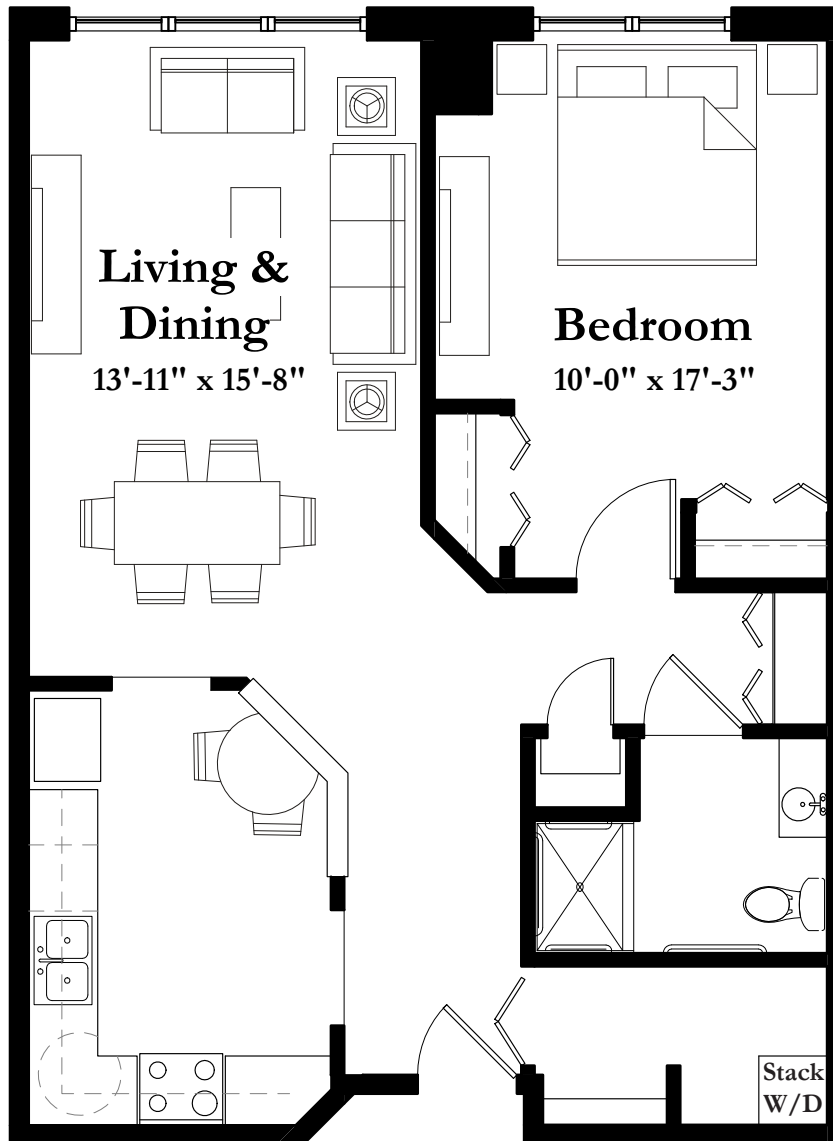

STYLE B14

829 Square Feet

One Bedroom/One Bath

(all dimensions are approximate & units unfurnished)

8501 Flying Cloud Drive Eden Prairie MN 55344

T 952.995.1000 F 952.995.1288

www.summitplaceseniorcampus.com