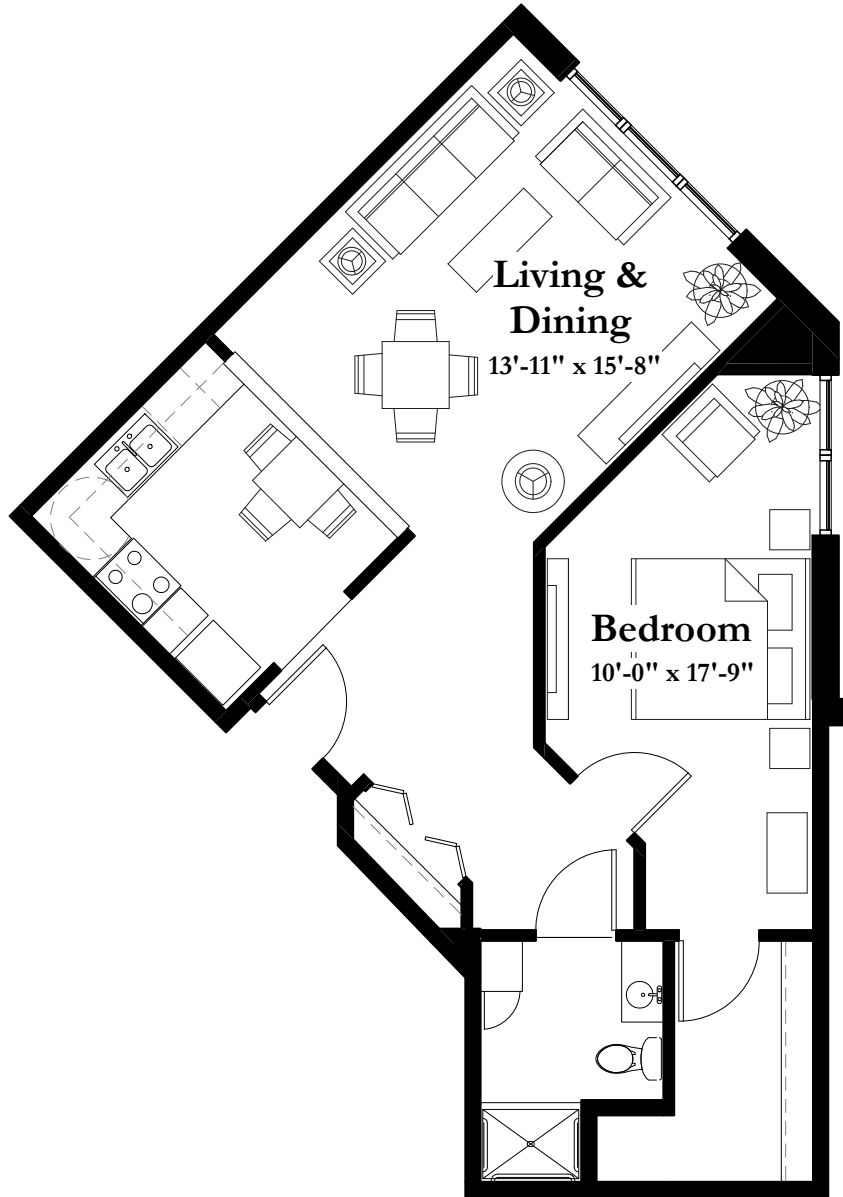

# STYLE B12-A

794 Square Feet

One Bedroom/One Bath

*(all dimensions are approximate & units unfurnished)*

8501 Flying Cloud Drive Eden Prairie MN 55344

T 952.995.1000 F 952.995.1288

[www.summitplaceseniorcampus.com](http://www.summitplaceseniorcampus.com)