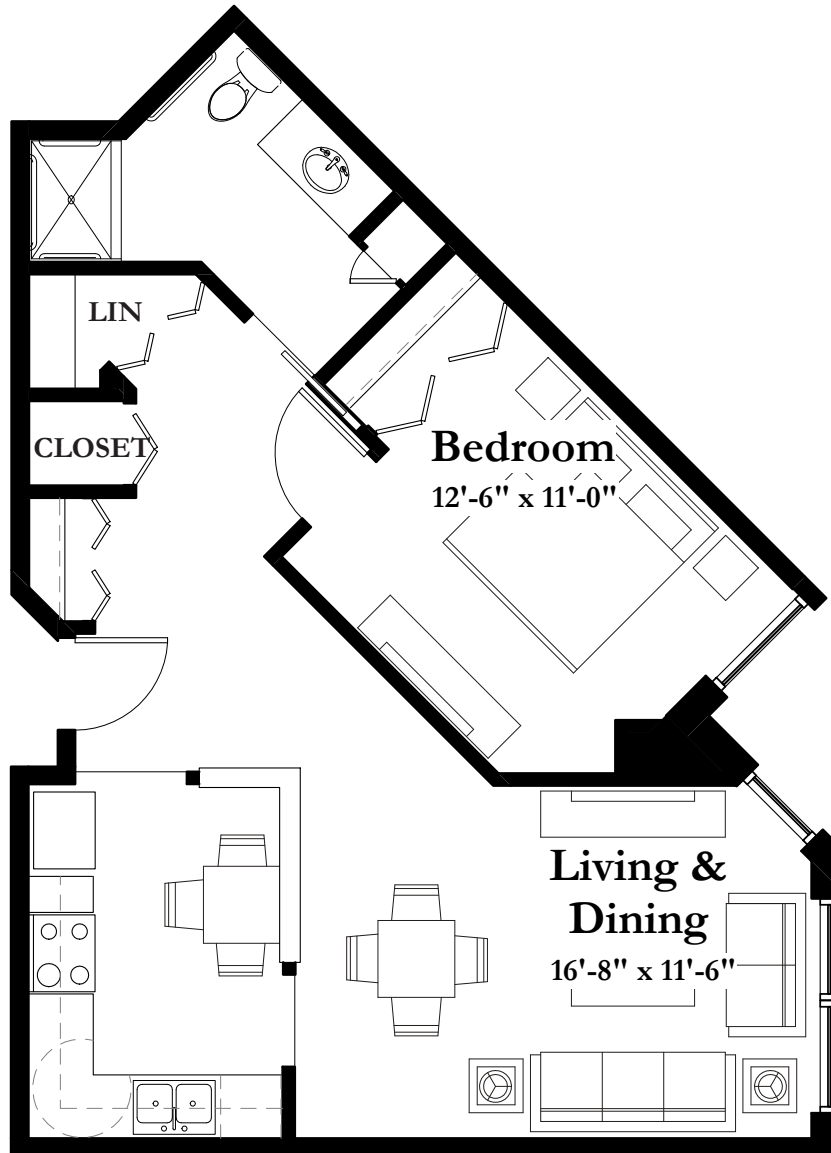

STYLE B11

743 Square Feet

One Bedroom/One Bath

(all dimensions are approximate & units unfurnished)

8501 Flying Cloud Drive Eden Prairie MN 55344

T 952.995.1000 F 952.995.1288

www.summitplaceseniorcampus.com