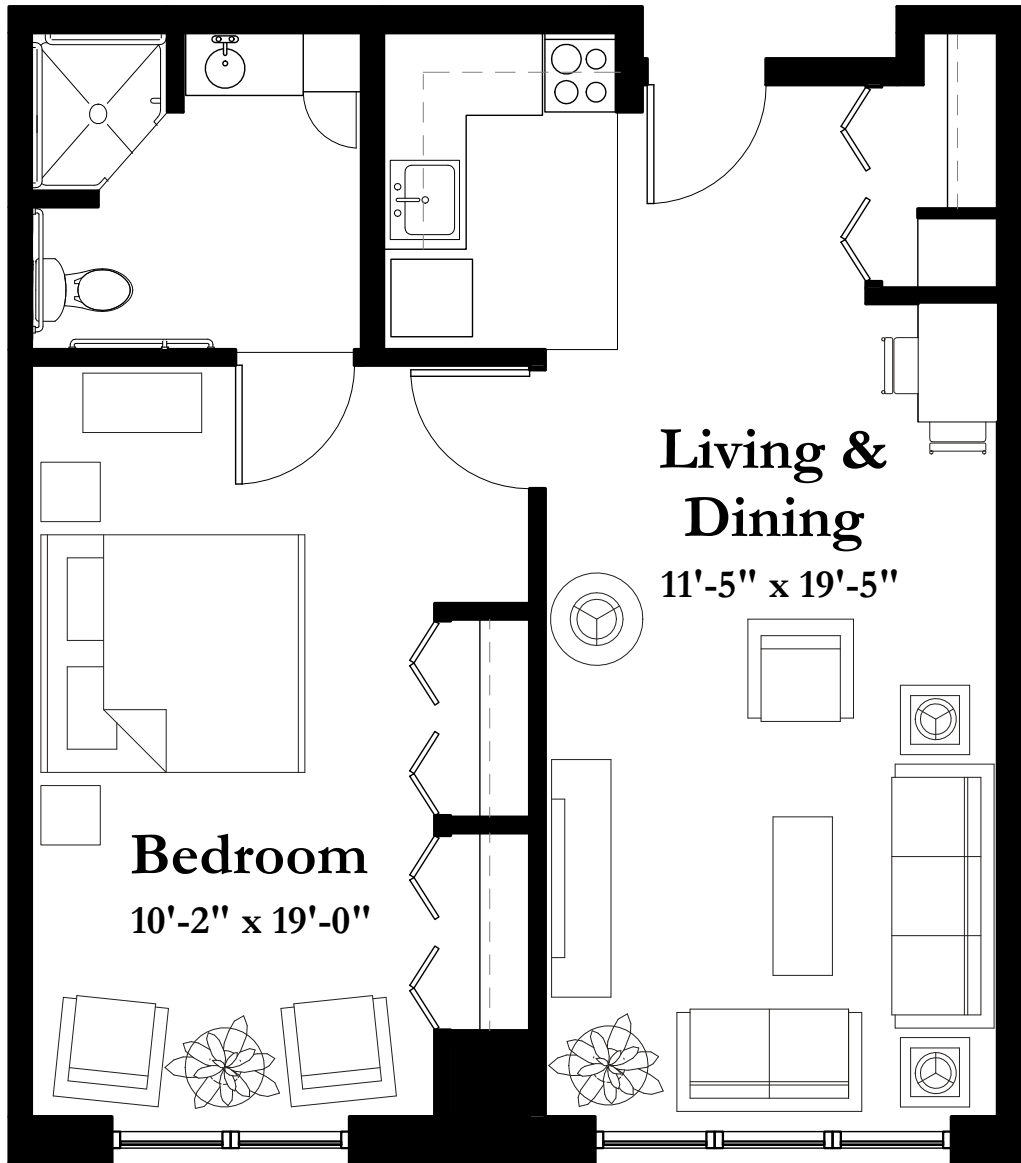

STYLE B4

652 Square Feet

One Bedroom/One Bath

(all dimensions are approximate & units unfurnished)

8501 Flying Cloud Drive Eden Prairie MN 55344

T 952.995.1000 F 952.995.1288

www.summitplaceseniorcampus.com